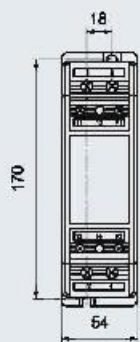

Catalogue number logic

Technical data

Explosion-proof surge protector modules BLB8060 - □ / □ / □

Explosion protection	⊕ II 2 G Ex de IIC Gb
Certificates	DNV 13 ATEX____; IECEX; PCEC (China)
Conformity to standards	EN 60079-0:2009, EN 60079-1:2007, EN 60079-7:2007 IEC 60079-0:2011, IEC 60079-1:2007, IEC 60079-7:2006
Enclosure material	GRP (glass fibre-reinforced polyester resin, embedded with metal frame)
Maximum continuous operating voltage U_c	385V (275V, 320V, 420V, 485V, 550V optional)
Maximum discharge current	10kA, 20kA, 40kA, 60kA, 120kA
Nominal discharge current	5kA, 10kA, 20kA, 30kA, 80kA
Operation frequency	50/60Hz
Pole number	1P, 2P, 3P, 4P
Ambient temperature	-20°C~+60°C

Zones 1&2; 21&22

Components for Distribution Boxes
BLB8060 Series Explosion-proof Surge Protector Modules

Selection table

Type	Maximum continuous operating voltage Uc (V)	Maximum discharge current (kA)	Nominal discharge current (kA)	Schematic diagram
BLB8080 - □/ □/1	385V (275V, 320V, 420V, 485V, 550V optional)	10	5	
		20	10	
		40	20	
		60	30	
		120	60	
BLB8060 - □/ □/1+N		10	5	
		20	10	
		40	20	
		60	30	
		120	60	
BLB8080 - □/ □/2		10	5	
		20	10	
		40	20	
		60	30	
		120	60	
BLB8080 - □/ □/3		10	5	
		20	10	
		40	20	
		60	30	
		120	60	
BLB8060 - □/ □/3+N	10	5		
	20	10		
	40	20		
	60	30		
	120	60		
BLB8060 - □/ □/4	10	5		
	20	10		
	40	20		
	60	30		
	120	60		

Dimension drawings (all dimensions in mm) - subject to alteration

BLB8060-□/□/1
BLB8060-□/□/2

BLB8060-□/□/3

BLB8060-□/□/4